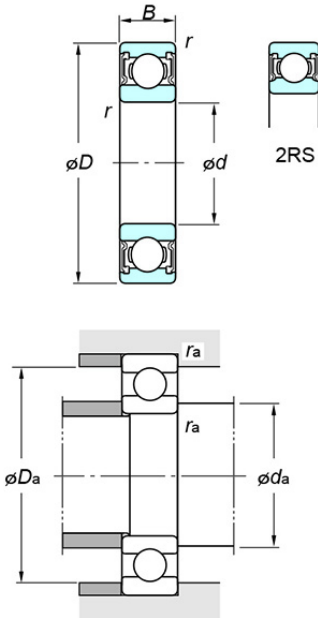

Deep groove ball bearings - Single-row - Shielded/sealed type - Contact sealed

### Bearing No. 6200 2RS

##### (Boundary dimensions ...etc)

d(mm)	10
D(mm)	30
B(mm)	9
r(min.)(mm)	0.6
Basic load ratings : Cr(kN)	6.40
Basic load ratings : C0r(kN)	2.40
Fatigue load limit : Cu(kN)	0.120
factor : f0(l)	13.2
Limiting speeds(Grease lub.)(min-1)	16000
Limiting speeds(Oil lub.)(min-1)	

#### Mounting dimensions

da(min.)(mm)	14
da(max.)(mm)	15
Da(max.)(mm)	26
ra(max.)(mm)	0.6